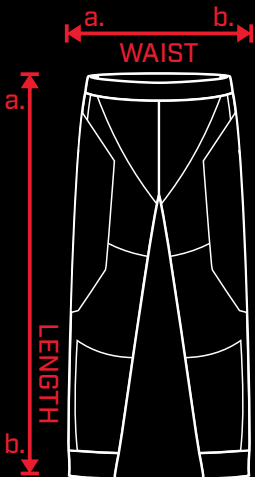

PADDED CHEST

SIZING

INCHES	XS	S	M	L	XL	2XL
CHEST	20	21	22	23	24	25
LENGTH	29	30	31	32	33	34
SLEEVE	21.75	22.25	22.75	23.25	23.75	24.25
SHOULDERS	16.5	17.5	18.5	19.5	20.5	21.5

CHOOSE 1 SIZE BIGGER IF YOU RUN YOUR OWN UNDER GARMENT PADDING

FEATURES

BREATHABLE MESH SIDES

ELASTIC WAIST AND CORD

THICK CROTCH PADDING

THICK KNEE PADDING

THICK REAR PADDING

SIZING

INCHES	S	M	L	XL	2XL	3XL
WAIST	30	32	34	36	38	40
LENGTH	40	41	42	43	44	45

CHOOSE 1 SIZE BIGGER IF YOU RUN YOUR OWN UNDER GARMENT PADDING