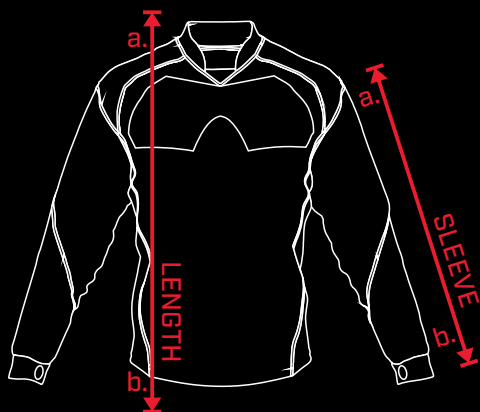

ADVANCED PRO **HEAVY** MESH

ADVANCED PRO **LIGHT** MESH

ALL OVER **SUPERLIGHT** MESH

FEATURES

BREATHABLE MESH SIDES

PADDED DURABLE ELBOWS

ANTI-SLIDE THUMBS

PADDED SHOULDERS

PADDED CHEST

SIZING

INCHES	XS	S	M	L	XL	2XL
CHEST	20	21	22	23	24	25
LENGTH	29	30	31	32	33	34
SLEEVE	21.75	22.25	22.75	23.25	23.75	24.25
SHOULDERS	16.5	17.5	18.5	19.5	20.5	21.5

CHOOSE 1 SIZE BIGGER IF YOU RUN YOUR OWN UNDER GARMENT PADDING

FEATURES

BREATHABLE MESH SIDES

ELASTIC WAIST AND CORD

THICK CROTCH PADDING

THICK KNEE PADDING

THICK REAR PADDING

SIZING

INCHES	S	M	L	XL	2XL	3XL
WAIST	30	32	34	36	38	40
LENGTH	40	41	42	43	44	45